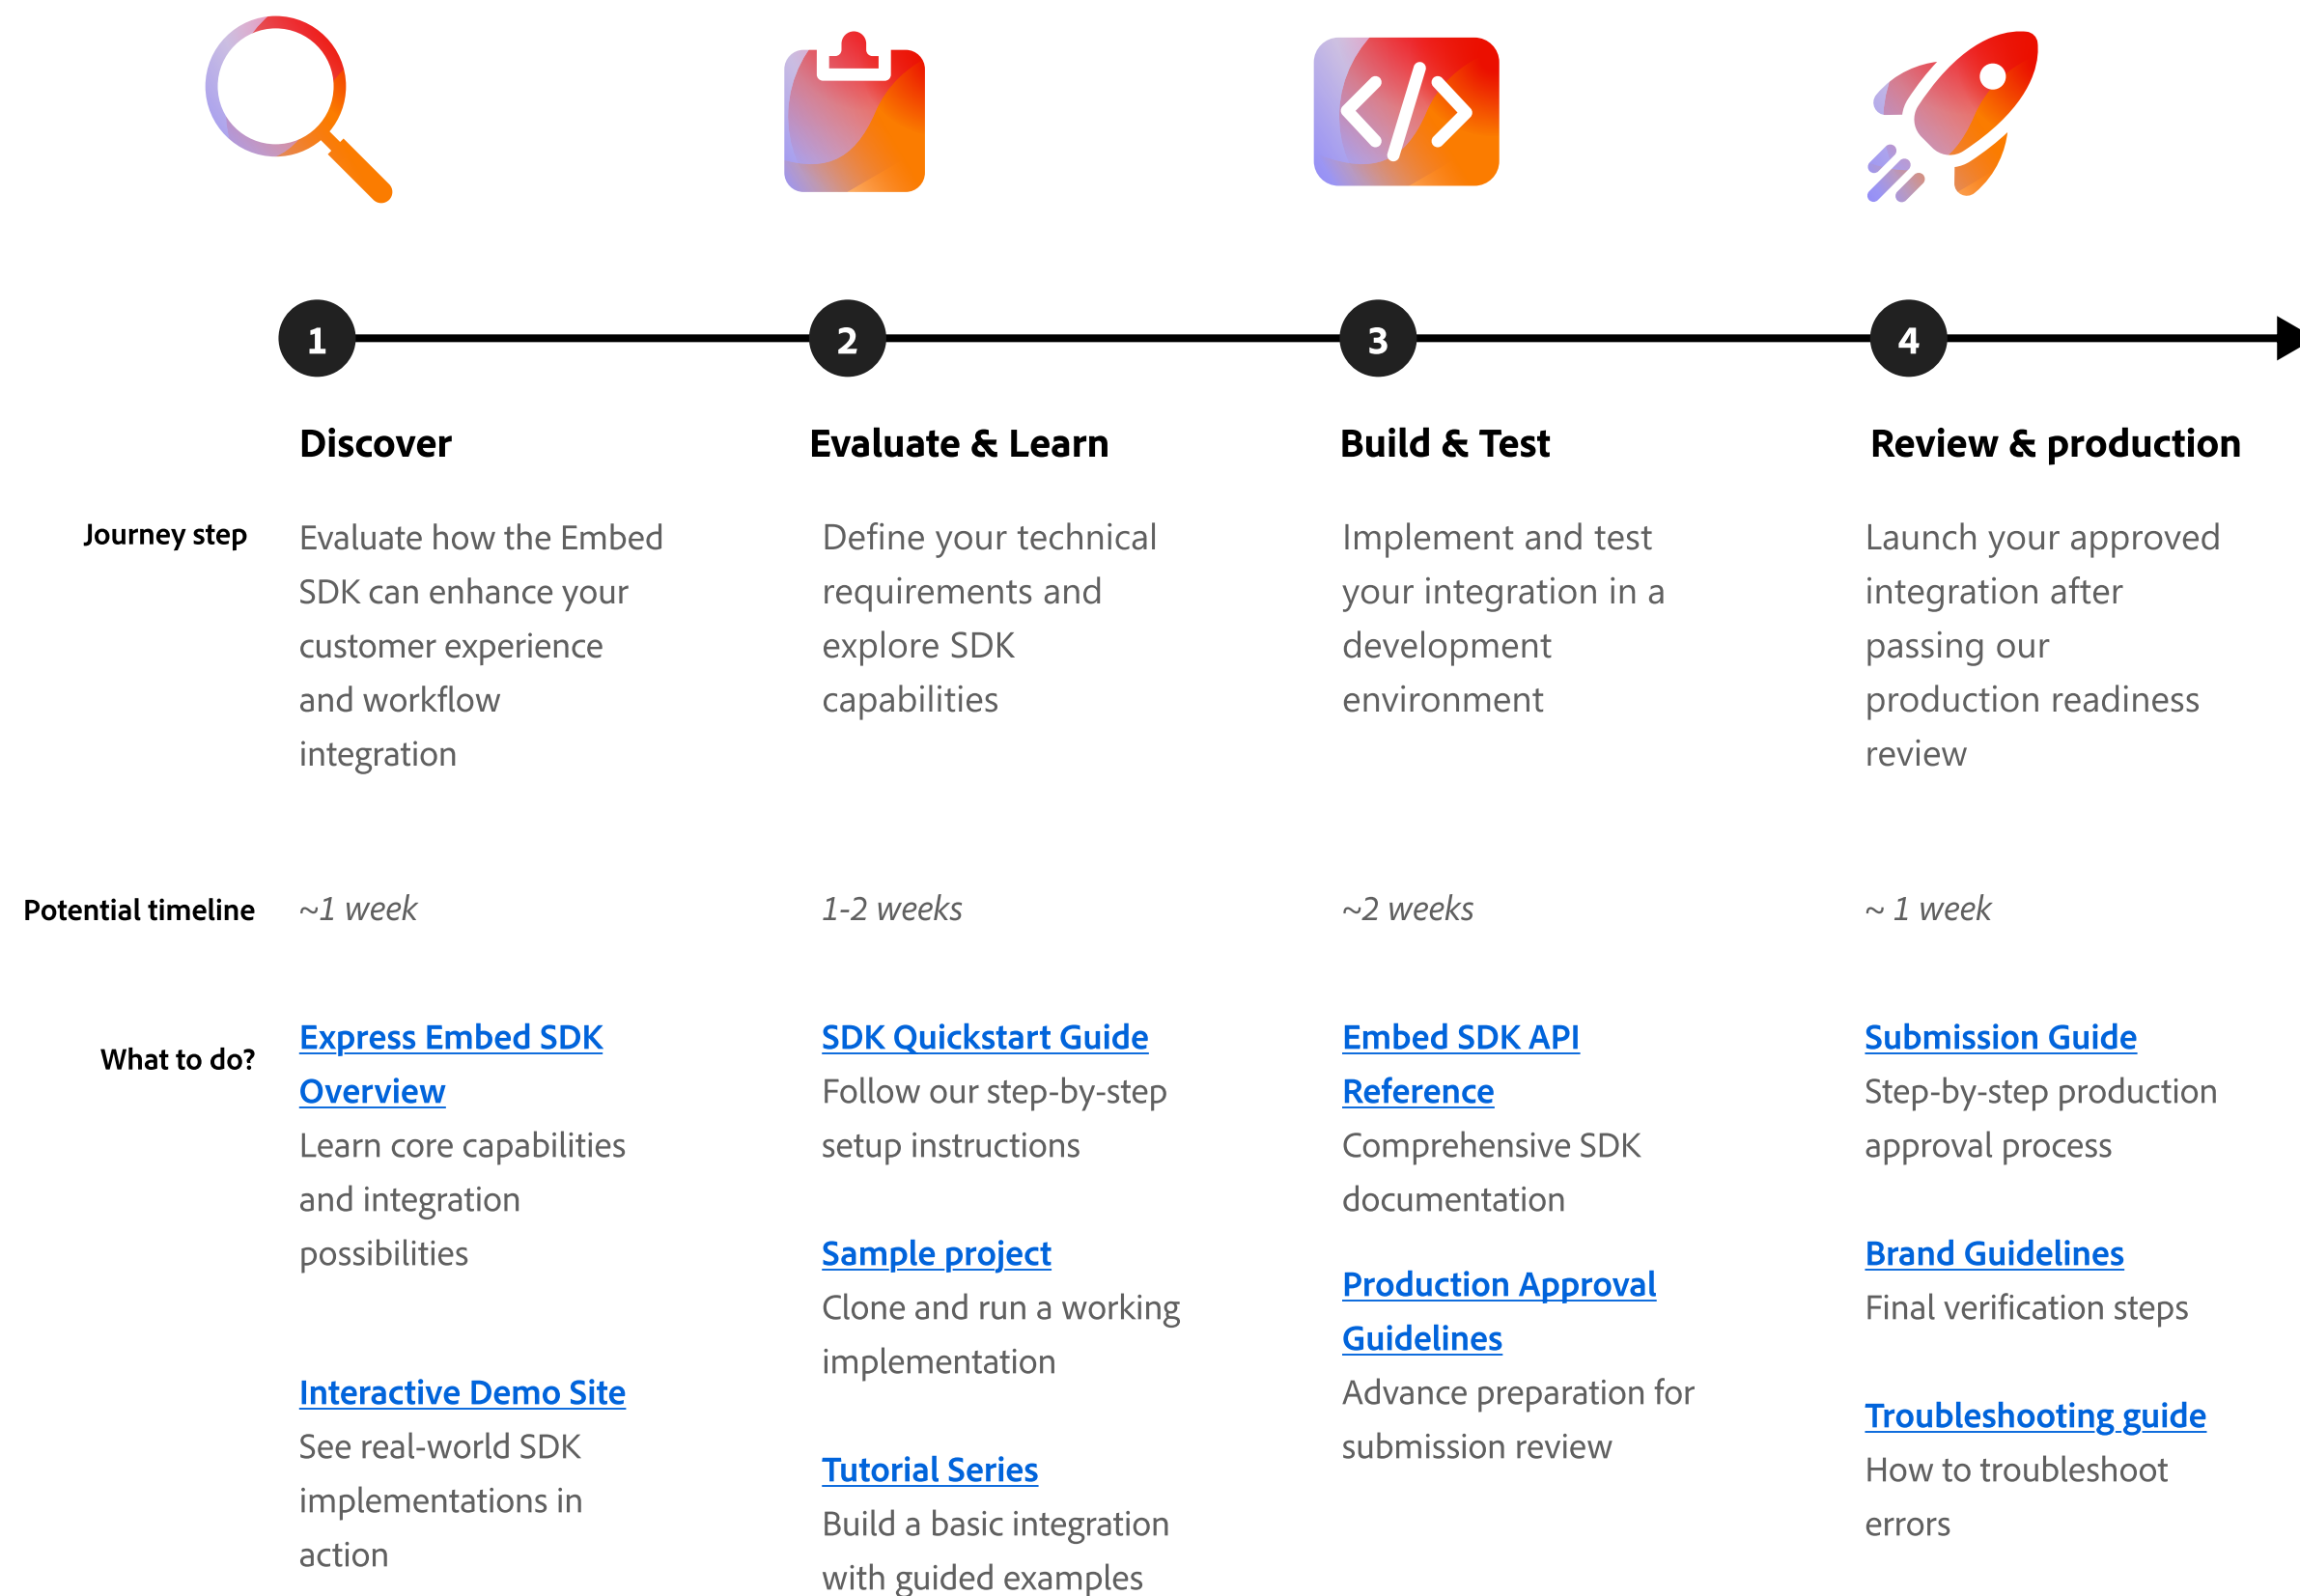

# Embed SDK Developer Journey

This journey map will give you guidance on which resources to use at different stages of your integration with the Adobe Express Embed SDK

## Latest update

---